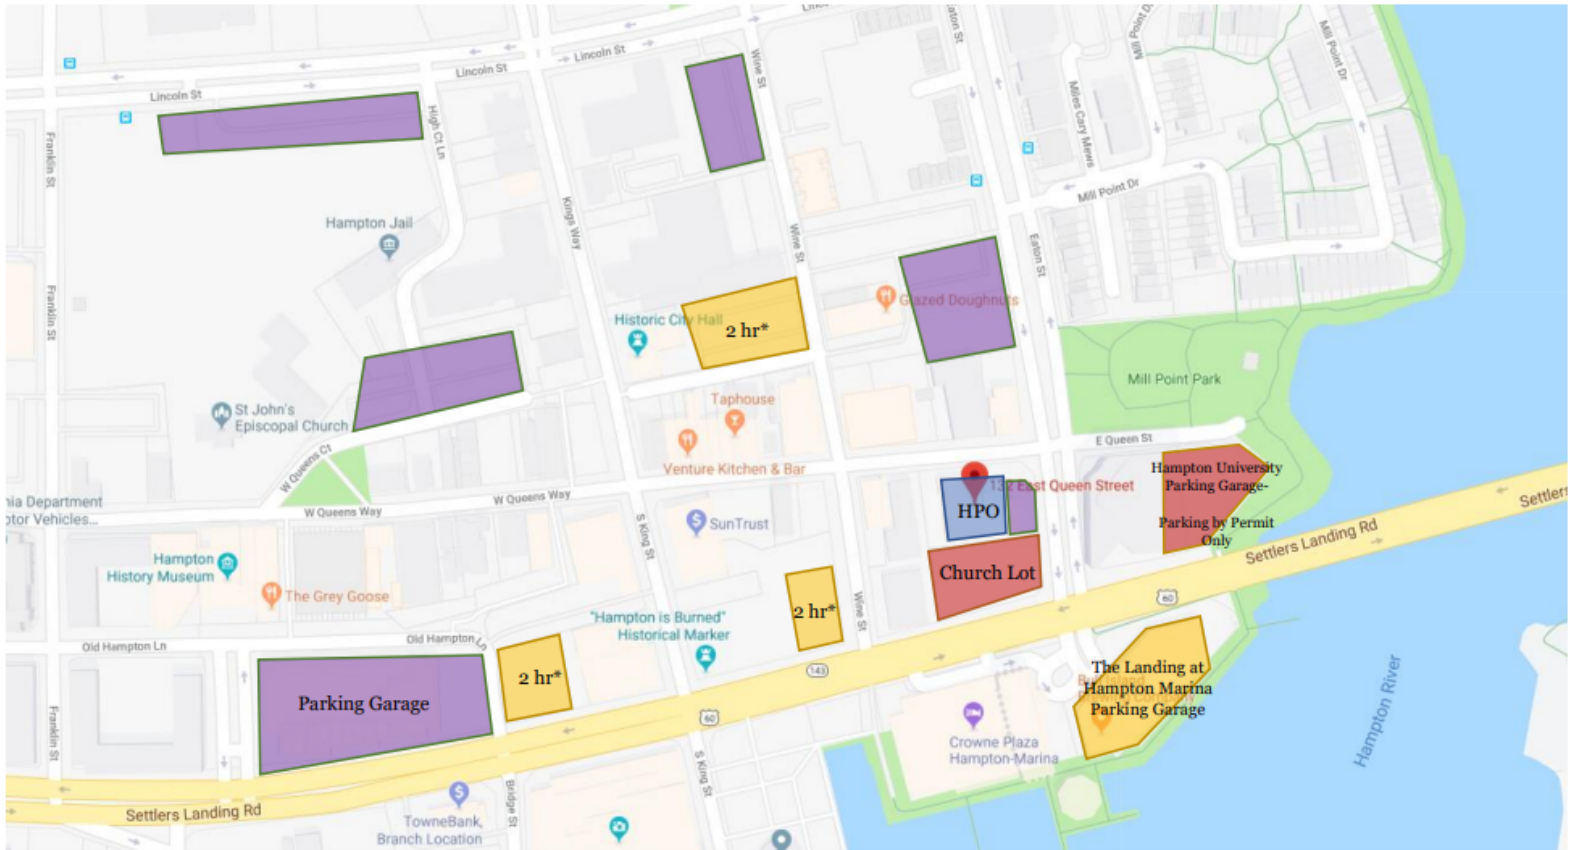

# The Historic Post Office Parking Map

## Public Parking with Restrictions

\*2 hour restrictions apply 8AM- 6PM Monday-Friday.

## Public Parking

Parking situations may vary with Hampton city events.