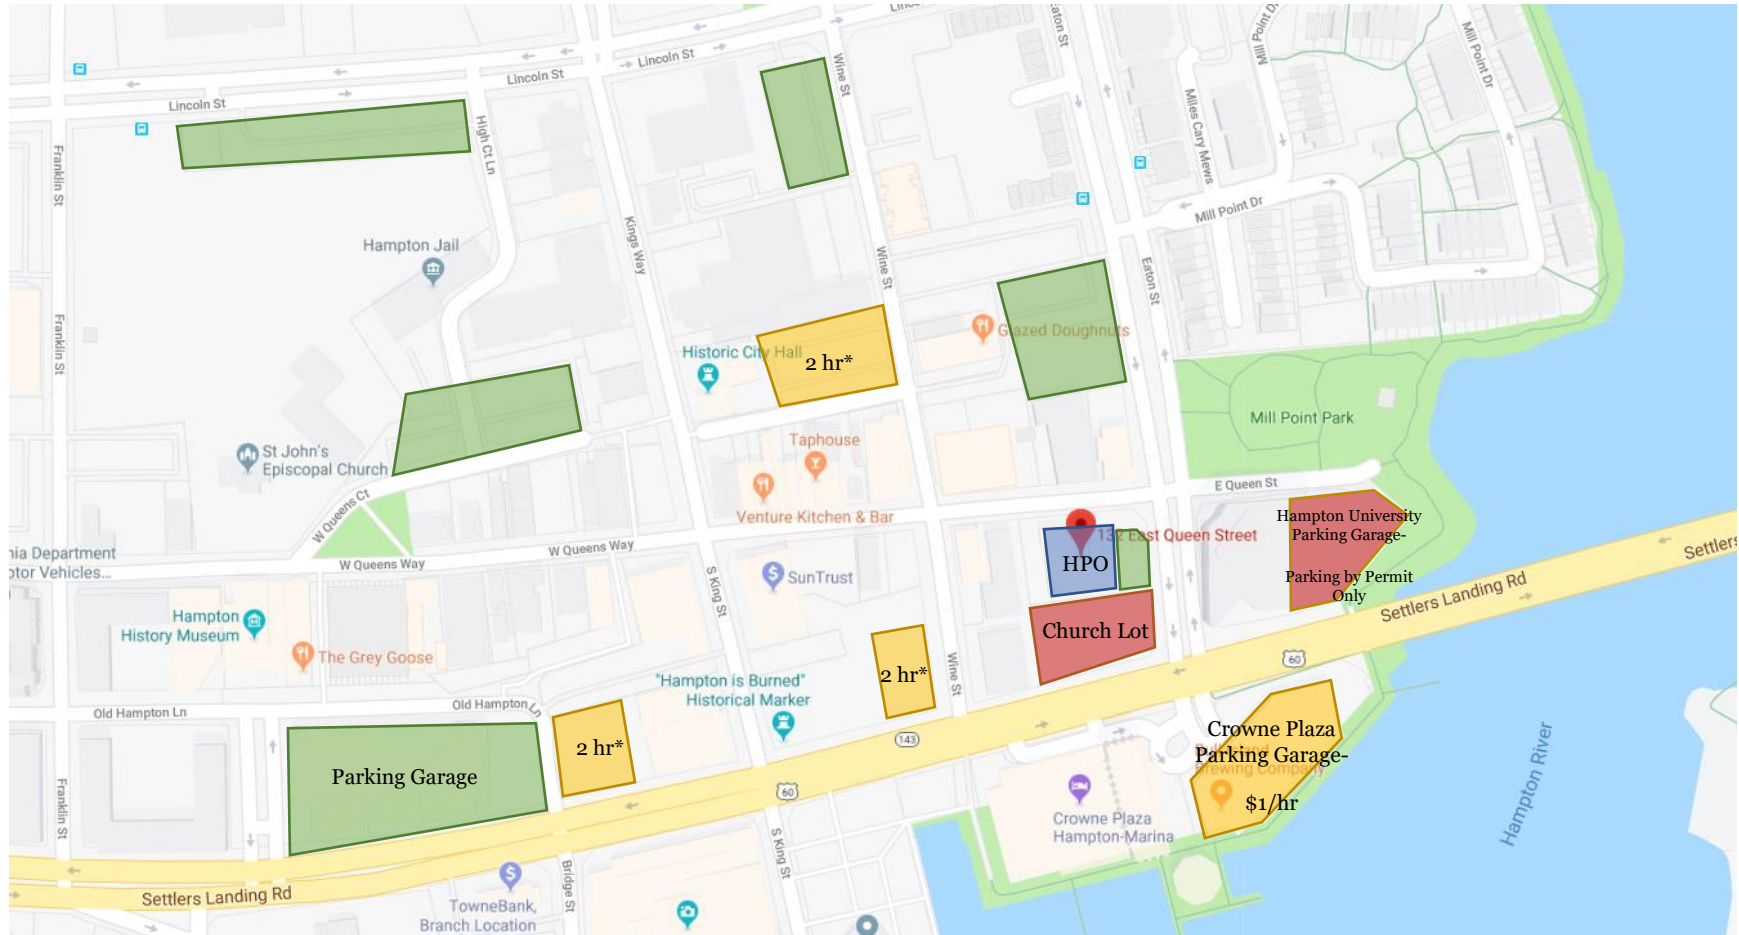

The Historic Post Office Parking Map

No Public
Parking

Public Parking
with Restrictions

Public Parking

Church lot can be reserved through the HPO for a \$200 church donation. Reservation availability depends on church events. Please inquire with HPO staff.

*2 hr restrictions apply 8 AM- 6 PM Monday-Friday

Parking situations may vary with City events.